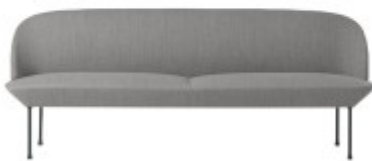

Shop

Sofa - PUFF

Sofa - PORTO

Sofa - VOGUE HIGH

Sofa - PEASE

Bench - MAGIC

Sofa - HIGHS

Sofa - CUBE

Sofa - VOGUE

Sofa - VIRTES

Sofa - STORM

Sofa - SIF

Sofa - PUDDING

Sofa - PRIMO

Sofa - NORTH

Sofa - MINOS

Sofa - MANTA

Sofa - LUNA

Long Sofa - GRACE

Sofa - GLAMOUR

Lounge Chair - WARM

Lounge Chair - SWAN

Lounge Chair - PRINCE

Lounge Chair - ORCHID