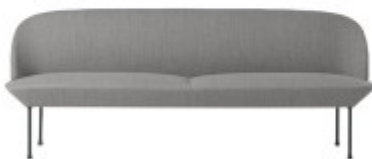

Sofa - BOBO

Training Chair- AGT-006C

High Chair- AGT-005C

Training Chair- AGT-004C

Training Chair- AGT-128D

Training Chair- AGT-128C

Training Chair- AGT-130C

Sofa - WAVE

Sofa - PUFF

Sofa - PORTO

Sofa - VOGUE HIGH

Sofa - PEASE

Bench - MAGIC

Sofa - HIGHS

Sofa - CUBE

Sofa - VOGUE

Sofa - VIRTES