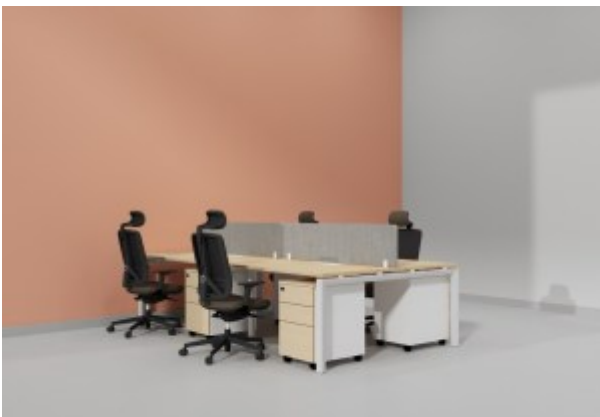

## Shop

**Under Desk Storages**

**Workstation In Open Leg-2 Person (Face To Face)**

**Workstation In Open Leg-4 Person (Face To Face)**

**Workstation In Open Leg-6 Person (Face To Face)**

**Waiting Area Seating - ACE SIGNATURE- L-W02-1**

**Waiting Area Seating - TAB- L-W01**

**Waiting Area Seating - APEX- LS-533**

**Waiting Area Seating - INFINITE SIGNATURE PU - LS-529YF**

**Waiting Area Seating - VALDER UPHOLSTERY- LS-517NXB**

**High Back Chair - Ergohuman**

**Training Chair - SKATE**

**Auditorium Chair - AGT-HS-1205C**