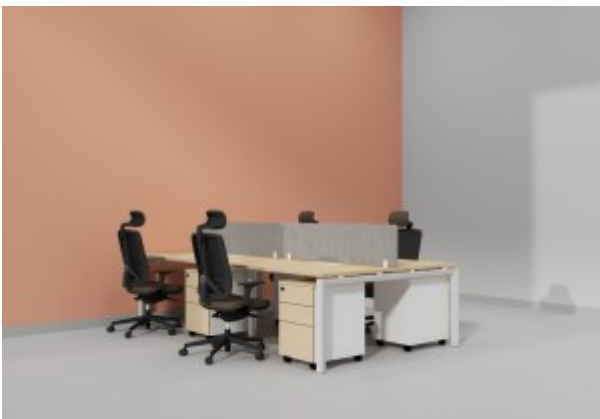

## Shop

**Under Desk Storages**

**Workstation In Open Leg-2 Person (Face To Face)**

**Workstation In Open Leg-4 Person (Face To Face)**

**Workstation In Open Leg-6 Person (Face To Face)**

**Waiting Area Seating - ACE SIGNATURE- L-W02-1**

**Waiting Area Seating - TAB- L-W01**

**Waiting Area Seating - APEX- LS-533**

**Waiting Area Seating - INFINITE SIGNATURE PU - LS-529YF**

**Waiting Area Seating - VALDER UPHOLSTERY- LS-517NXB**

**High Back Chair - Ergohuman**

**Training Chair - SKATE**

**Auditorium Chair - AGT-HS-1205C**