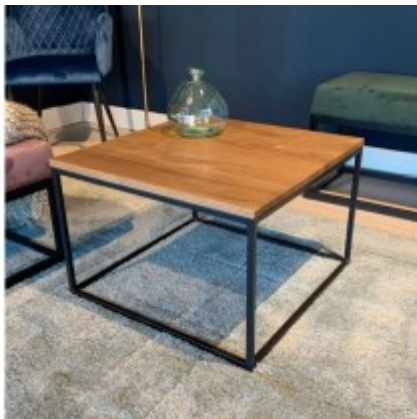

Shop

Executive Chair-FEDO-GHW

Staff Chair- FEDO-GMW

Visitor Chair - FEDO

Staff Chair- BONAI-MBB

Staff High Back Chair - BONAI-HBB

Executive Chair - YUCAN-A

Executive Chair - VAX-A

Meeting Chair- VILAN

Staff Chair- ROCKY MB

Staff Chair - ROCKY HB

Meeting Mesh Chair - DU-1904M

Executive Chair - FERRARI - JIUHE

Coffee table- AGT CT100

Coffee Table- AGT CT50

Round Meeting Table

Oval-Rectangular Meeting Table

Round Veneer Meeting Table

Meeting Table- SUNNY

Team Lead Desk-Height adjustable

Dual Benching Height Adjustable Desk

Foldable Training Table - AGT-BSN-TT

High Stool Chair-B1827