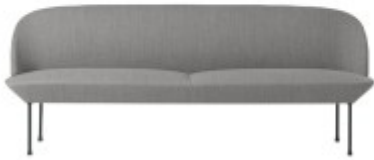

Shop

Sofa - SIENA

Sofa - SIF

Sofa - STORM

Sofa - VIRTES

Sofa - VOGUE

Sofa - VOGUE HIGH

Sofa - WAVE

Sofa - BAND

Sofa - PACKARD

Soft Seating - CATERPILLAR

Soft Seating - MATRIX

Soft Seating - MIX

Soft Seating - Moduuli

Soft Seating - POLAR

Soft Seating - SMILE

Square Meeting Table

Square Table - TWIST

Stackable Chair - CAVA

Staff Chair - K5HB

Staff Chair - PMX-MB

Staff Chair - ROCKY HB

Staff Chair - WENDY HB - 830A

Staff Chair - WENDY MB - 830B