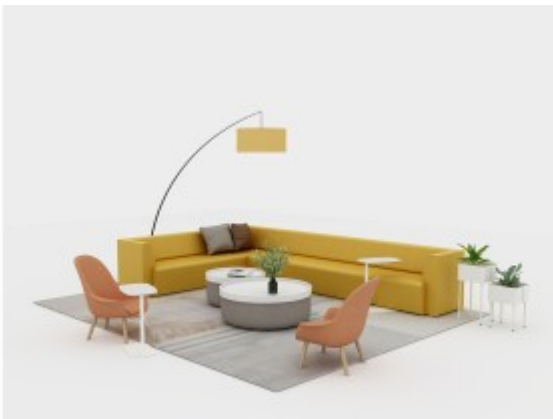

Shop

Acoustic Partition Screen

Majlis Sofa - GRAY

Sofa - NICK

STONE Executive Series

Executive Chair - BEETLE HB

Workstation - SINGLE PERSON

Workstation In Open Leg-2 Person (Linear Type)

Coffee Table - CT-218A

Coffee Table - CT-229-C04

MINI Executive Series

Soft Seating - SMILE

Soft Seating - Moduuli