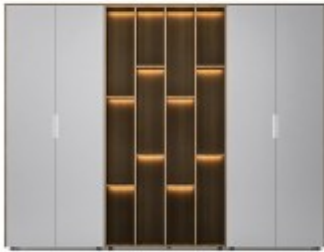

Journey Cabinet