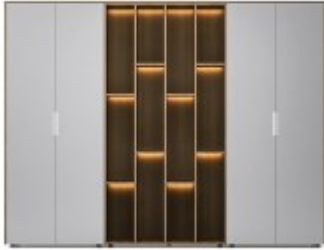

Shop

Visitor Chair - AGT-L-261B

Executive Chair - AGT-90054A

Staff Chair - K5HB

Lounge Chair - AGT-6120

Tambour Door Cabinet

YU Executive Series

Power Executive Series

Pele Executive Series

Oswald Executive Series

Journey Cabinet

Jin Executive Series

Eddy Executive Series