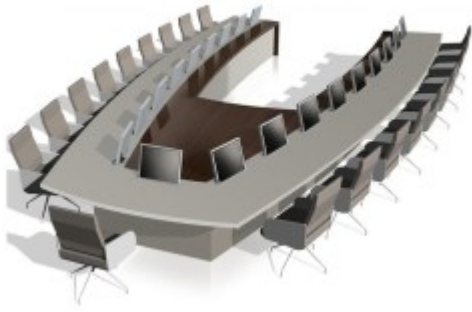

Shop

Leisure chair

High Back Chair - AGT - 6240

High Back Chair - AGT-6226

High Stool - CAT

Round Table - GRAL

Conference Table - Boat

U Shape Conference Table

Pantry Chair - Steel leg

Wooden Back Chair - JINGTU

Smart workstation

Victoria

Mocca