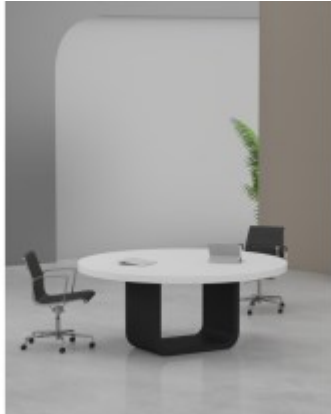

## Shop

**Glossy Paint Finish Round Table**

**Golden Ritz**

**Hanging Pedestal**

**Height adjustable Executive desk**

**Height Adjustable Executive Series- MUSE**

**Height Adjustable Frame -2 Stage Dual Motor**

**Height Adjustable Frame -3 Stage Dual Motor**

**High Back Chair - AGT-6226**

**High Back Chair - Ergohuman**

**High Back Executive Chair - BONHB**

**High Cabinets**

**High Chair - AGT 65HC**