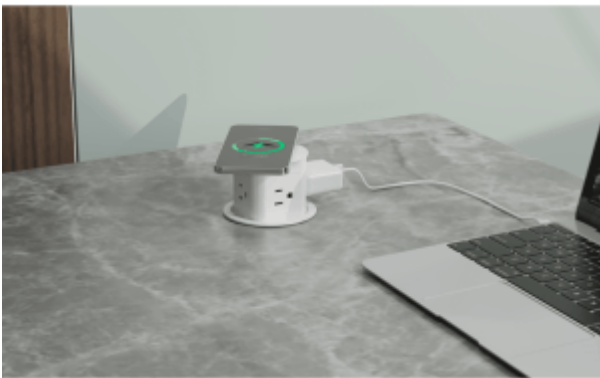

### **Wire Skeleton - CRW / CRB**

**Metal Beams**

**Cable Tray - CTW / CTB**

**Metal Frame - Box Type**

**Metal Frame - U Type**

**Wireless Charger - WCW**

**Round Table Metal Base**

**Dual Open Conference Cable Cover - DFW / DFB**

**Straight PDU- LPDUW / LPDUB**

**SLANT TYPE FRAME**

**Metal Frame - Slant Type**

**PDU - FLIP COVER**

**Melamine Table Tops**

**Height Adjustable Laptop Table-UP 2302**

**High Stool - FORM**

**POP UP Series PDU**