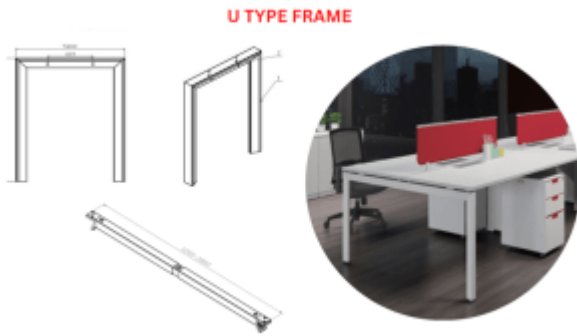

### **Wire Skeleton - CRW / CRB**

**Metal Beams**

**Cable Tray - CTW / CTB**

**Metal Frame - Box Type**

**Metal Frame - U Type**

**Wireless Charger - WCW**

**Round Table Metal Base**

**Dual Open Conference Cable Cover - DFW / DFB**

**Straight PDU- LPDUW / LPDUB**

**SLANT TYPE FRAME**

**Metal Frame - Slant Type**

**PDU - FLIP COVER**

**Melamine Table Tops**

**Height Adjustable Laptop Table-UP 2302**

**High Stool - FORM**

**POP UP Series PDU**