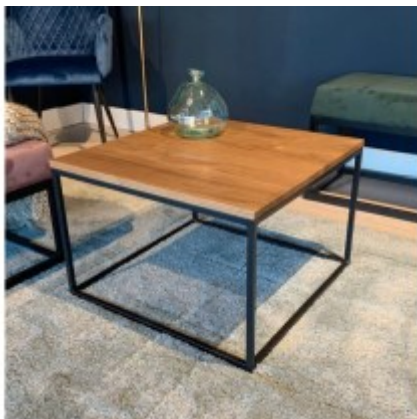

Shop

Square Meeting Table

Round Meeting Table

Coffee Table- AGT CT50

Coffee table- AGT CT100

Executive Chair - FERRARI - JIUHE

Meeting Mesh Chair - DU-1904M

Staff Chair - WENDY HB - 830A

Staff Chair - WENDY MB - 830B

Staff Chair - ROCKY HB

Staff Chair- ROCKY MB

Meeting Chair- VILAN

Executive Chair - VAX-A

Visitor Chair- BSN

Executive Chair - YUCAN-A

Staff High Back Chair - BONAI-HBB