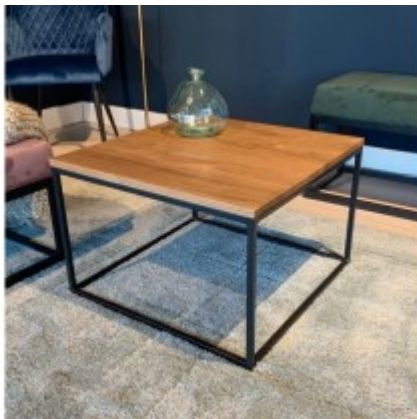

Shop

Foldable Training Table - AGT-BSN-TT

Wooden Mobile Pedestal- WPR (Rochel White)

Wooden Mobile Pedestal- WPS (Splendor)

Wooden Mobile Pedestal - WPW (White)

Dual Benching Height Adjustable Desk

L Shape Manager Desk-Slant Leg

L Shape manager desk-Box/U leg

Manager Desk-Height Adjustable Type 2

Manager Desk-Height adjustable type 1

Team Lead Desk-Height adjustable

High Stool - COMFORT

High Stool- POLKA

Meeting Table- SUNNY

Round Veneer Meeting Table

Oval-Rectangular Meeting Table

Square Meeting Table

Round Meeting Table

Coffee Table- AGT CT50

Coffee table- AGT CT100

Executive Chair - FERRARI - JIUHE

Meeting Mesh Chair - DU-1904M

Staff Chair - WENDY HB - 830A