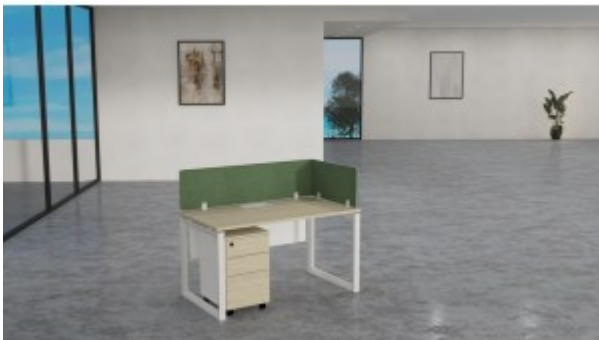

**Coffee Table- AGT-217- S07**

**Coffee Table - AGT-294B**

**Coffee Table - AGT-562**

**Coffee Table - AGT-225**

**Coffee Table - AGT-290ABY12**

**Coffee Table - AGT-311AB**

**Meeting table in Loop leg**

**Workstation in loop leg-Single person**

**Workstation in loop leg- Linear type**

**Workstation in loop leg-2 Person (Face To Face)**

**Workstation in loop leg-6 Person (Face To Face)**

**Black Metal Mobile Pedestal - JH-ML-BBF**

**White Metal Mobile Pedestal - JH-ML-WBF**

**Enzo Executive Series**

**Carrera Executive Series - Melamine**

**Folding Table**

**Classroom or Laboratory- Height adjustable Desks**