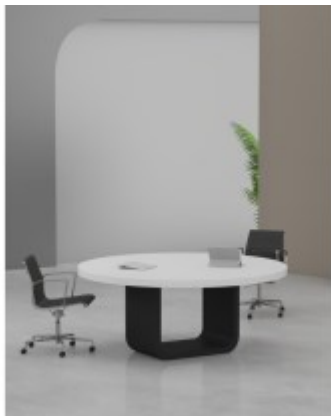

Shop

Mute Pod - L

Mute Pod - M

Mute Pod - DELUXE L

Mute Pod - DELUXE S

Mute Pod - S

Glossy Paint Finish Round Table

Glossy Paint Finish Conference Table

Glossy Paint Finish Meeting Table

Open Shelf Cabinet

Workstation in Slant Leg-4 Person (Face To Face)

Workstation in Slant Leg-6 Person (Face To Face)

Workstation in Slant Leg-2 Person (Face To Face)