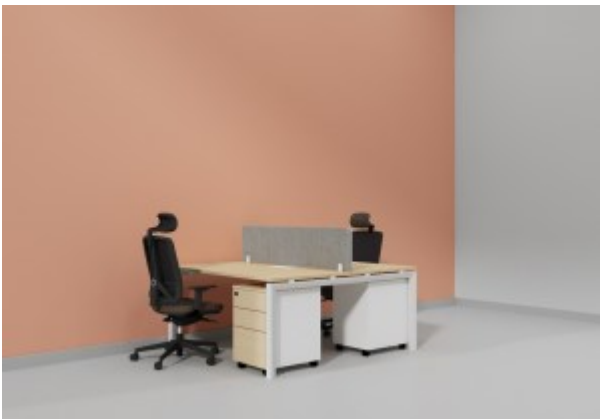

## Shop

**Wooden Back Chair - JINGTU**

**Meeting Chair - ORION**

**Meeting Chair - AGT- A-01H**

**Meeting Chair- VILAN**

**Meeting Chairs - PLC**

**Wooden Cabinets**

**Wooden Chair - AGT-OWL**

**Workstation in loop leg-2 Person (Face To Face)**

**Workstation in loop leg-4 Person (Face to Face)**

**Workstation in loop leg-6 Person (Face To Face)**

**Workstation in loop leg-Single person**

**Workstation In Open Leg-2 Person (Face To Face)**