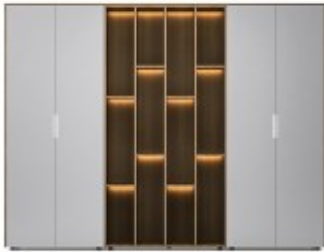

Shop

High Table - DINA

High table - Volta-BT-2010

HPL Lockers

iMedia

Integrated Series Socket

Ivory

Jin Executive Series

Journey Cabinet

Kaler Executive Series

Kassett Executive Series

L Shape manager desk-Box/U leg

L Shape Manager Desk-Slant Leg