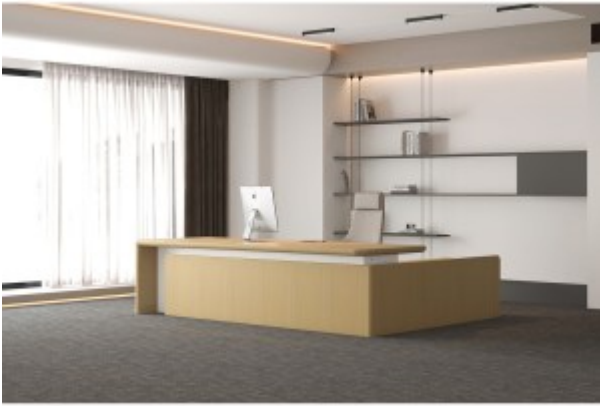

Shop

High Table - DINA

High table - Volta-BT-2010

HPL Lockers

iMedia

Integrated Series Socket

Ivory

Jin Executive Series