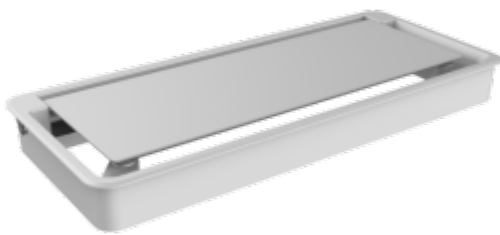

Shop

High Back Leather Board Room Chair

Integrated Series Socket

Wire Skeleton - CRW / CRB

Cable Tray - CTW / CTB

Flip Cover Series - FW / FB

Flip Cover Series

Dual Open Conference Cable Cover - DFW / DFB

Wireless Charger - WCW

Rotary Series Socket

FLIP PDU

Straight PDU- LPDUW / LPDUB

Leisure Series 3 Socket

POP UP Series PDU

Kaler Executive Series

Kassett Executive Series

Height Adjustable Executive Series- MUSE

Econ Executive Series

Noah Executive Series

Fabio Executive Series

Louis Executive Series

Height adjustable Executive desk

Eucalyptus Executive Series

Monolith Executive Series