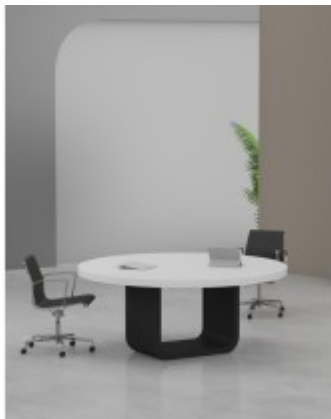

Shop

Dining Chair - DC-021

Dining Table - AGT-RT-272

Dining Chair - AGT-DC028

Mute Pod - L

Mute Pod - M

Mute Pod - DELUXE L

Mute Pod - DELUXE S

Mute Pod - S

Glossy Paint Finish Round Table

Glossy Paint Finish Conference Table

Glossy Paint Finish Meeting Table

Open Shelf Cabinet