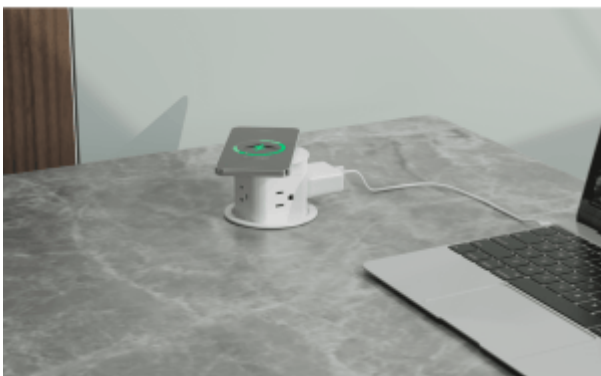

## Shop

**Straight PDU- LPDUW / LPDUB**

**Leisure Series 3 Socket**

**POP UP Series PDU**

**Kaler Executive Series**

**Kassett Executive Series**

**Height Adjustable Executive Series- MUSE**

**Econ Executive Series**

**Noah Executive Series**

**Fabio Executive Series**

**Louis Executive Series**

**Height adjustable Executive desk**

**Eucalyptus Executive Series**

**Monolith Executive Series**

**Cater Executive Desk**

**Single Person Height Adjustable Desk**

**Visitor Chair with open metal leg**