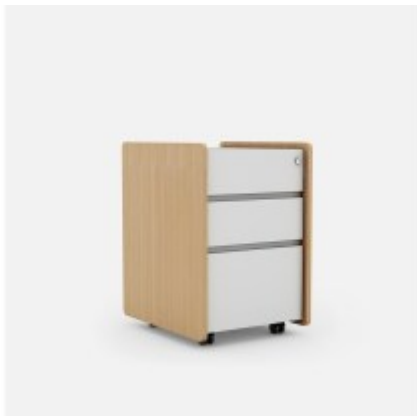

Shop

Executive Chair - BEETLE HB

Workstation In Open Leg-2 Person (Linear Type)

Coffee Table - CT-218A

Coffee Table - CT-229-C04

Soft Seating - SMILE

Soft Seating - Moduuli

Soft Seating - MIX

Sofa - BRIC

Meeting Chair - ESSEN MB

Executive Chair - ESSEN HB

Meeting table - NEXT

Pedestal - BEL-MP3