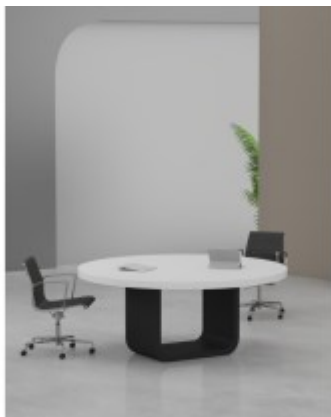

Shop

Mute Pod - DELUXE S

Mute Pod - S

Glossy Paint Finish Round Table

Glossy Paint Finish Conference Table

Glossy Paint Finish Meeting Table

Open Shelf Cabinet

Workstation in Slant Leg-6 Person (Face To Face)

Workstation in Slant Leg-4 Person (Face To Face)

Workstation in Slant Leg-2 Person (Face To Face)

Action 2 Executive Series

Action 1 Executive Series

Better Conference table