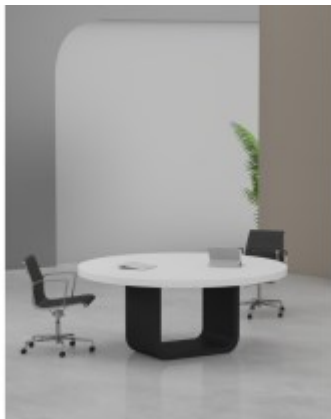

Shop

Mute Pod - L

Mute Pod - M

Mute Pod - DELUXE L

Mute Pod - DELUXE S

Mute Pod - S

Glossy Paint Finish Round Table

Glossy Paint Finish Conference Table

Glossy Paint Finish Meeting Table

Open Shelf Cabinet

Workstation in Slant Leg-6 Person (Face To Face)

Workstation in Slant Leg-4 Person (Face To Face)

Workstation in Slant Leg-2 Person (Face To Face)