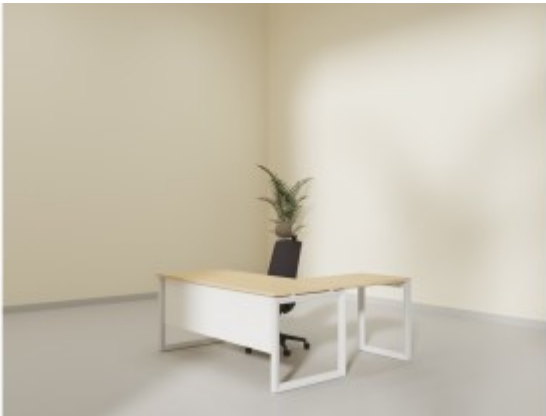

## Shop

**L Shaped Height Adjustable Desk**

**L Shape Team Lead Desk**

**Visitor Chair - HS-813**

**Visitor Chair - HS-603**

**Auditorium Chair - ARCADIA PLUS LS20603**

**Leather Medium Back - AGT-BONIMB**

**Leather High Back - AGT-BONIHB**

**High Stool- AGT-JD**

**High Round Table**

**Glass Coffee table**

**High Table - Customized**

**Visitor Chair - PMX-VC**