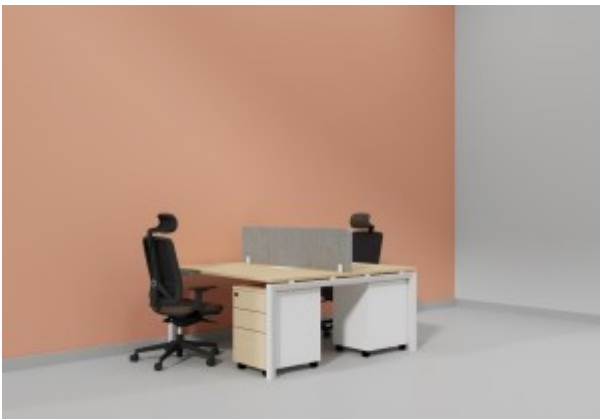

Waiting Area Seating - ACE SIGNATURE- L-W02-1

Visitor Chair - VOGUE

Staff Chair - VOGUE-GHB

Workstation In Open Leg-6 Person (Face To Face)

Workstation In Open Leg-4 Person (Face To Face)

Workstation In Open Leg-2 Person (Face To Face)