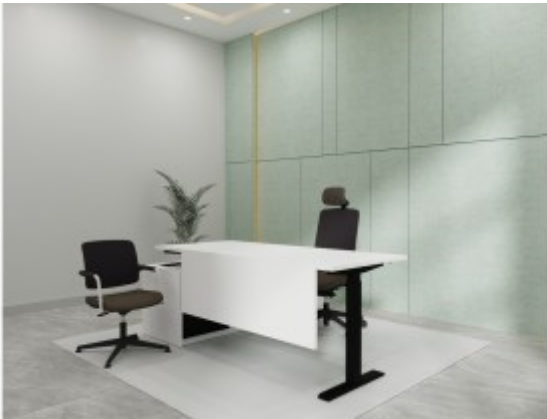

## Shop

**Low Height lockers**

**Majlis Sofa - GRAY**

**Manager Desk - MODERN**

**Manager Desk-Height adjustable type 1**

**Manager Desk-Height Adjustable Type 2**

**Manager Desk-Height Adjustable Type 3**

**Medical Waiting Arm Chair : LJ-R70385**

**Medium Back Chair - BONMB**

**Medium Back Chair - Ergohuman**

**Medium Back Meeting Chair - HS-606**

**Meeting Chair - AGT104M**

**Meeting Chair - AGT-90027**