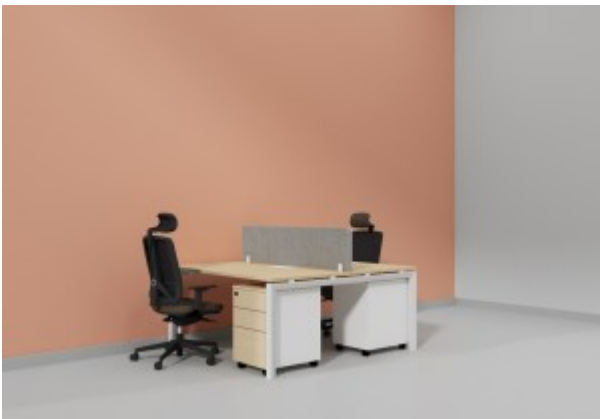

Shop

Auditorium Chair - AGT-HS-1205C

Training Chair - SKATE

Waiting Area Seating - VALDER UPHOLSTERY- LS-517NXB

Waiting Area Seating - INFINITE SIGNATURE PU - LS-529YF

Waiting Area Seating - APEX- LS-533

Waiting Area Seating - TAB- L-W01

Waiting Area Seating - ACE SIGNATURE- L-W02-1

Visitor Chair - VOGUE

Staff Chair - VOGUE-GHB

Workstation In Open Leg-6 Person (Face To Face)

Workstation In Open Leg-4 Person (Face To Face)

Workstation In Open Leg-2 Person (Face To Face)