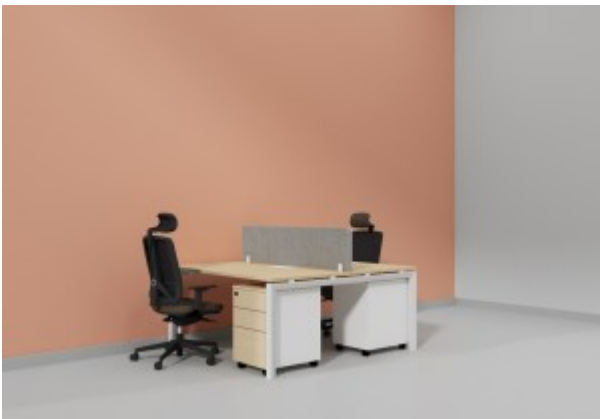

**Waiting Area Seating - TAB- L-W01**

**Waiting Area Seating - ACE SIGNATURE- L-W02-1**

**Visitor Chair - VOGUE**

**Staff Chair - VOGUE-GHB**

**Workstation In Open Leg-6 Person (Face To Face)**

**Workstation In Open Leg-4 Person (Face To Face)**

**Workstation In Open Leg-2 Person (Face To Face)**