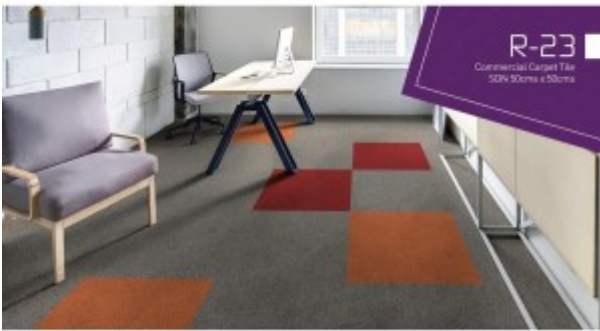

Shop

Cabinet - BE-CB01

Cabinet - BE-CS01-0808

Cable Tray - CTW / CTB

Carpet Tile - KEPLER

Carpet Tile - R23

Carrera Cabinet- Melamine

Carrera Cabinet- Veneer

Carrera Executive Series - Melamine

Carrera Executive Series- Veneer

Cater Executive Desk

Chair accessories

Chief Sofa

Chocolate Oak

Classroom or Laboratory- Height adjustable Desks

Clay Walnut