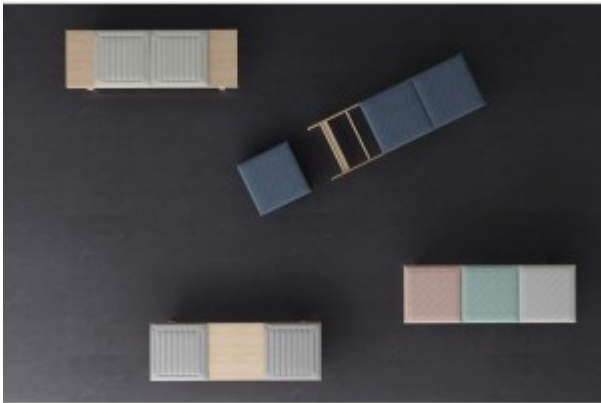

**Auditorium Chair - ARCADIA PLUS LS20603**

**Back Cabinet - FEN**

**Baltic Oak**

**Barcelona Sofa**

**Bare Grey**

**Bench - MAGIC**

**Better Conference table**

**Black Metal Mobile Pedestal - JH-ML-BBF**