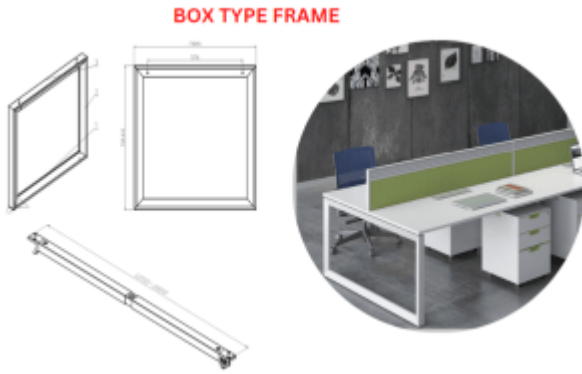

POP UP Series PDU

FLIP PDU

SLANT TYPE FRAME

Metal Frame - Slant Type

Height Adjustable Laptop Table-UP 2302

Round Table Metal Base

Metal Frame - U Type

Metal Frame - Box Type