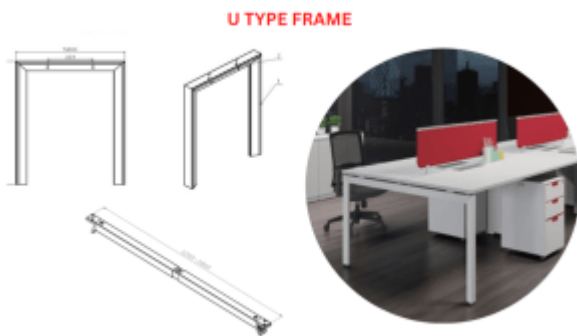

POP UP Series PDU

FLIP PDU

SLANT TYPE FRAME

Metal Frame - Slant Type

Height Adjustable Laptop Table-UP 2302

Round Table Metal Base

Metal Frame - U Type

Metal Frame - Box Type