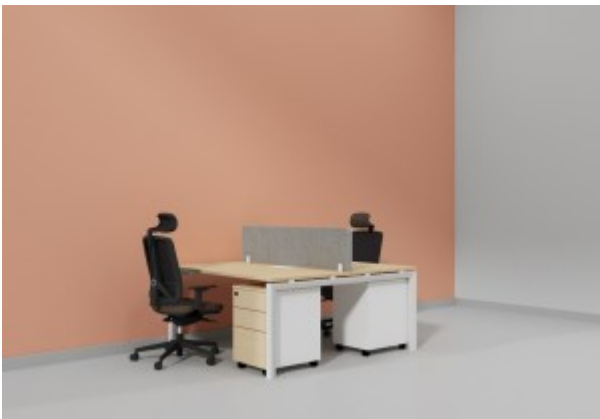

## Shop

**Waiting Area Seating - ACE SIGNATURE- L-W02-1**

**Visitor Chair - VOGUE**

**Staff Chair - VOGUE-GHB**

**Workstation In Open Leg-6 Person (Face To Face)**

**Workstation In Open Leg-4 Person (Face To Face)**

**Workstation In Open Leg-2 Person (Face To Face)**

**Under Desk Storages**

**Low Height lockers**

**Full Height Metal Lockers**

**Open Shelving Cabinets**

**High Cabinets**

**Metal Storage with Planter**