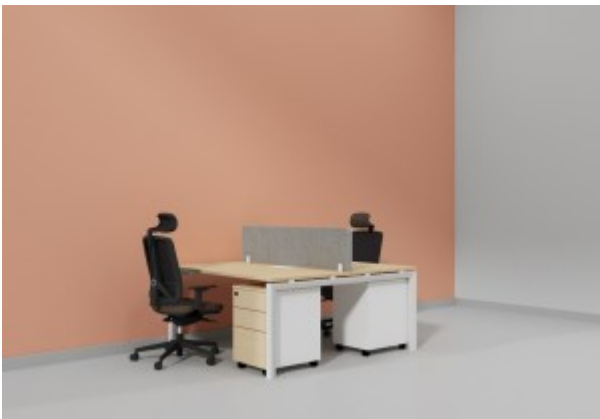

Shop

Waiting Area Seating - ACE SIGNATURE- L-W02-1

Visitor Chair - VOGUE

Staff Chair - VOGUE-GHB

Workstation In Open Leg-6 Person (Face To Face)

Workstation In Open Leg-4 Person (Face To Face)

Workstation In Open Leg-2 Person (Face To Face)

Under Desk Storages

Low Height lockers

Full Height Metal Lockers

Open Shelving Cabinets

High Cabinets

Metal Storage with Planter