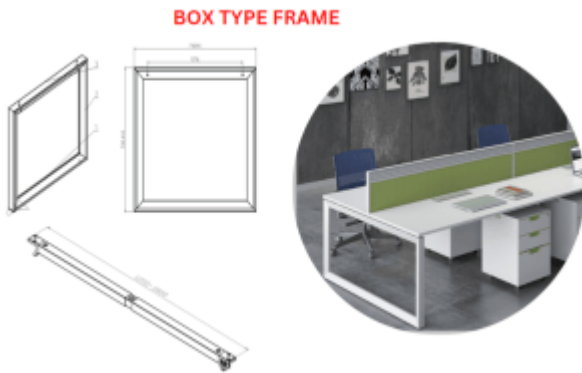

Shop

Meeting Table - Carrera

Glass top Meeting table - DF

Meeting table - DF

Meeting table - NEXT

Meeting Table - Slant Leg

Meeting table in Loop leg

Meeting Table In Open Leg

Meeting Table- SUNNY

Meeting Table-JT-2136

Melamine Table top

Metal Beams

Metal Frame - Box Type