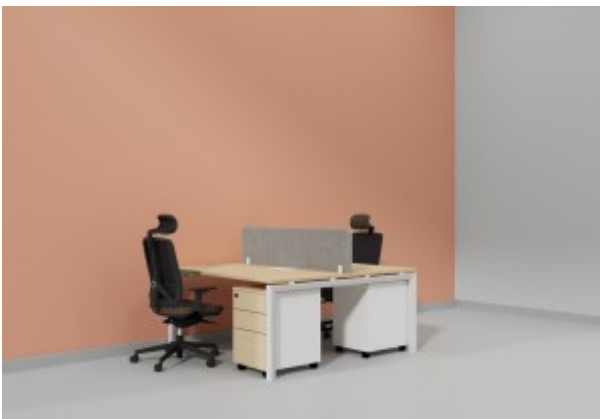

Shop

Workstation In Open Leg-6 Person (Face To Face)

Workstation In Open Leg-4 Person (Face To Face)

Workstation In Open Leg-2 Person (Face To Face)

Under Desk Storages

Low Height lockers

Full Height Metal Lockers

Open Shelving Racks

High Cabinets

Metal Storage with Planter

Compactors

Folding Table Frame Only - FOLD

Folding Tables - LUX