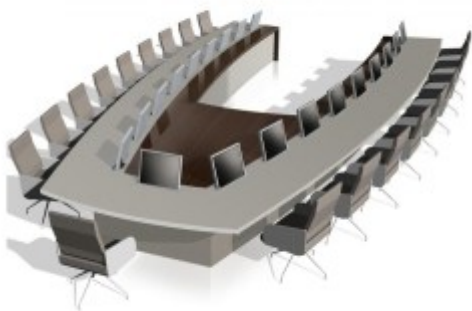

Shop

Wooden Back Chair - JINGTU

Pantry Chair - Steel leg

U Shape Conference Table

Conference Table - BOAT

Round Table - GRAL

High Stool - CAT

High Back Chair - AGT-6226

High Back Chair - AGT - 6240

Leisure chair

Lounge Chair - CAT

Pantry Chair - PP

Training Chair - AGT 65TC