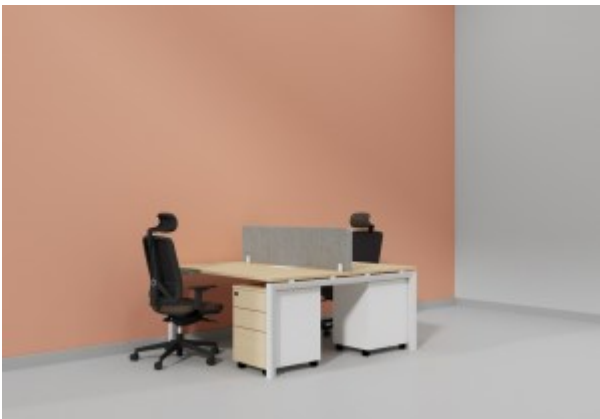

## Shop

**Waiting Area Seating - INFINITE SIGNATURE PU - LS-529YF**

**Waiting Area Seating - APEX- LS-533**

**Waiting Area Seating - TAB- L-W01**

**Waiting Area Seating - ACE SIGNATURE- L-W02-1**

**Visitor Chair - VOGUE**

**Staff Chair - VOGUE-GHB**

**Workstation In Open Leg-6 Person (Face To Face)**

**Workstation In Open Leg-4 Person (Face To Face)**

**Workstation In Open Leg-2 Person (Face To Face)**

**Under Desk Storages**