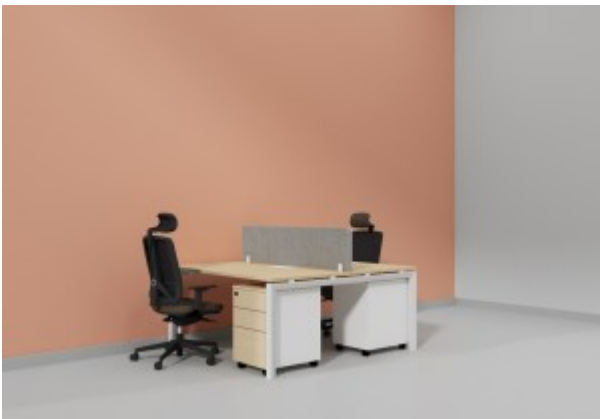

Waiting Area Seating - APEX- LS-533

Waiting Area Seating - TAB- L-W01

Waiting Area Seating - ACE SIGNATURE- L-W02-1

Workstation In Open Leg-6 Person (Face To Face)

Workstation In Open Leg-4 Person (Face To Face)

Workstation In Open Leg-2 Person (Face To Face)