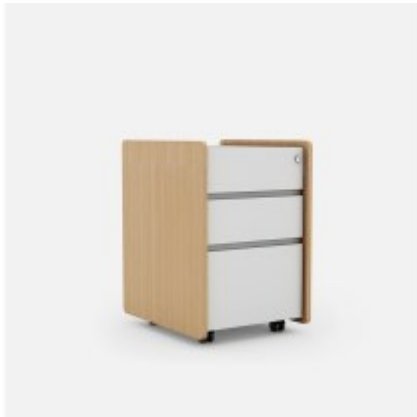

Shop

Pantry Chair - AGT 65PC

Pantry Chair - PP

Pantry Chair - PPM

Pantry Chair - Steel leg

Pantry Table - REC

Pedestal - BEL-MP3

Pele Executive Series