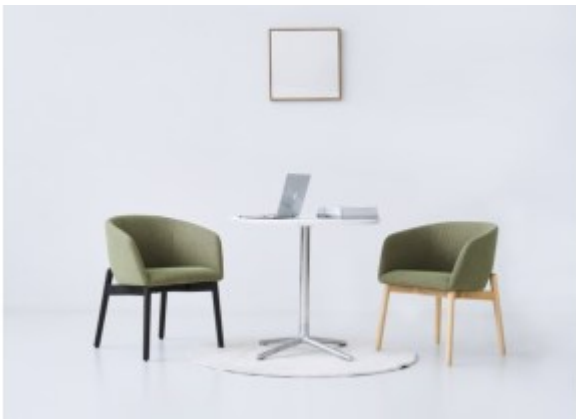

Shop

Data Center Desk

Collaboration Table- MOJO

Vertical Steel Locker Cabinet

Executive Height Adjustable Desk-FEN

Barcelona Sofa

Reception Table

Pouf - Coffee table - MEETS

Storage - SAVE

High table - Volta-BT-2010

Storage - BEL-CA-0904 R/L

Tower - BELLA-CB-0408 R/L

Sofa - MELLO

High Stool - SYS

Arm Chair - SYS

Arm Chair - SLICING

Sofa - POD

Arm Chair - ELEPHANT

Arm Chair- HUG

Pouf - PIPE

Pouf - BUONO

Meeting Table - Slant Leg

Executive Chair - AGT- OPUSMB

Executive Chair - AGT- OPUSHB