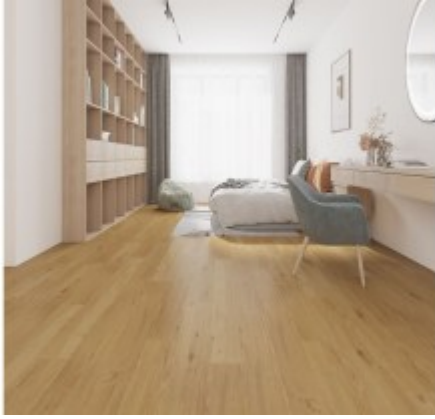

Carrera Executive Series - Melamine

Carrera Executive Series- Veneer

Cater Executive Desk

Chair accessories

Chief Sofa

Chocolate Oak

Classroom or Laboratory- Height adjustable Desks

Clay Walnut