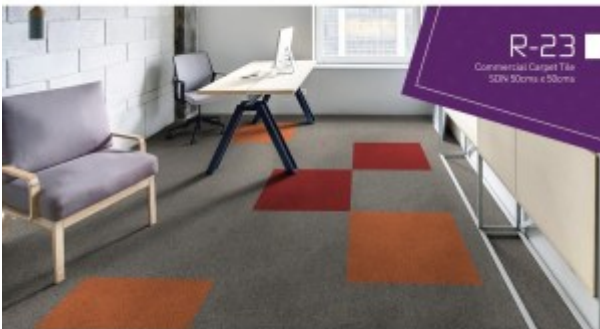

Shop

Cabinet - BE-CB01

Cabinet - BE-CS01-0808

Cable Tray - CTW / CTB

Carpet Tile - KEPLER

Carpet Tile - R23

Carrera Cabinet- Melamine

Carrera Cabinet- Veneer

Carrera Executive Series - Melamine

Carrera Executive Series- Veneer

Cater Executive Desk

Chair accessories

Chief Sofa

Chocolate Oak

Classroom or Laboratory- Height adjustable Desks

Clay Walnut