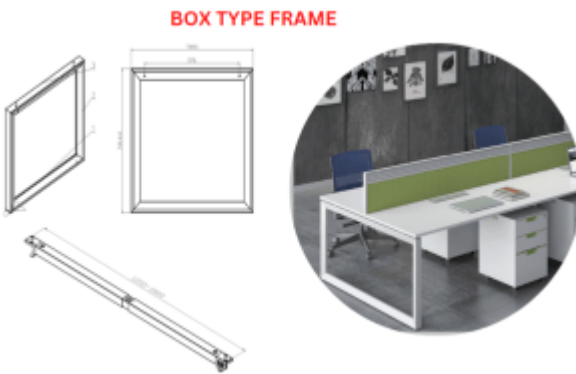

Shop

Metal Frame - U Type

Metal Frame - Box Type

PDU - FLIP COVER

Straight PDU- LPDUW / LPDUB

Dual Open Conference Cable Cover - DFW / DFB

Wireless Charger - WCW

Metal Beams

Cable Tray - CTW / CTB

Wire Skeleton - CRW / CRB

Flip Cover Series - FW / FB

Flip Cover Series

Sofa - MOZSLEEK

Waiting Bench - APEX

Training Chair- HUYE

Dining Table + Bench

Steel Dining Table

Mute Pod- MUSE MP2

Mute Pod- MUSE MP1.5

Mute Pod- MUSE MP5

Customized Meeting Table

Speech Station

Executive Chair - PURA

2 Seater Sofa - SET

L Shape Customized Sofa

Meeting Chair- ORIC

Manager Desk - SAP

Power Data Unit - Clamp Mount

Lounge Chair- BOS