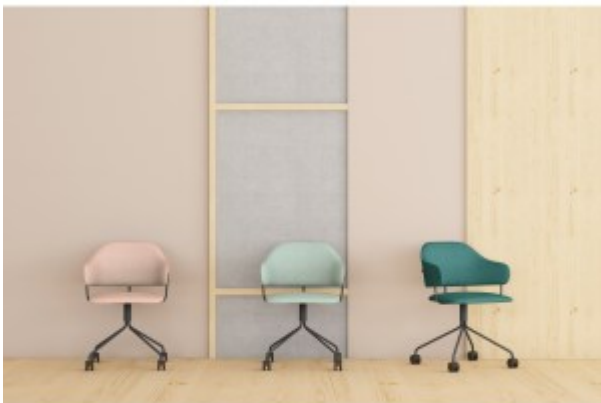

Shop

Arm Chair - BEES

High Stool - CLAY

Arm Chair - CLAY

Arm Chair-BUBBLE S

Arm Chair-BUBBLE

Arm Chair-BRACKET

Executive Sofa - ELEGANT

Curved Sofa Combined

Wooden Cabinets

Full Height Cupboard 4 Shelves

Meeting Table-JT-2136

Medium Back Chair - Ergohuman