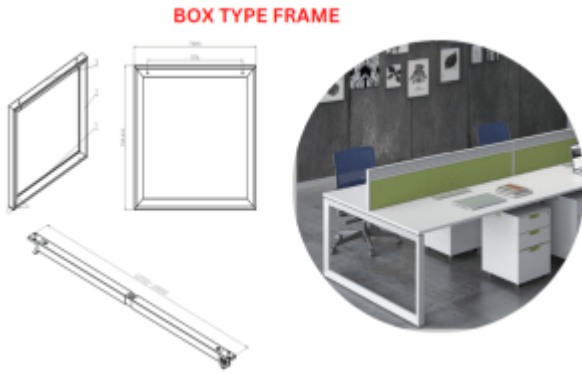

Shop

Wire Skeleton - CRW / CRB

Metal Beams

Cable Tray - CTW / CTB

Metal Frame - Box Type

Metal Frame - U Type

Wireless Charger - WCW

Round Table Metal Base

Dual Open Conference Cable Cover - DFW / DFB

Straight PDU- LPDUW / LPDUB

SLANT TYPE FRAME

Metal Frame - Slant Type

PDU - FLIP COVER

Melamine Table top