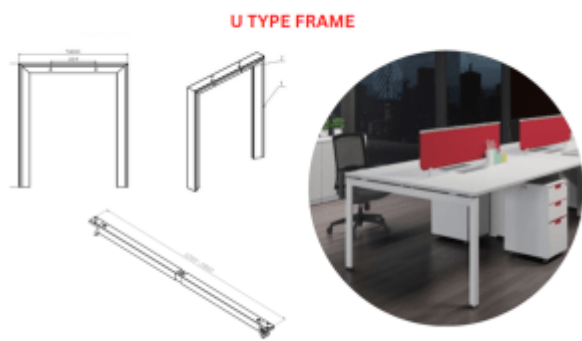

Shop

Wire Skeleton - CRW / CRB

Metal Beams

Cable Tray - CTW / CTB

Metal Frame - Box Type

Metal Frame - U Type

Wireless Charger - WCW

Round Table Metal Base

Dual Open Conference Cable Cover - DFW / DFB

Straight PDU- LPDUW / LPDUB

SLANT TYPE FRAME

Metal Frame - Slant Type

PDU - FLIP COVER

Melamine Table top