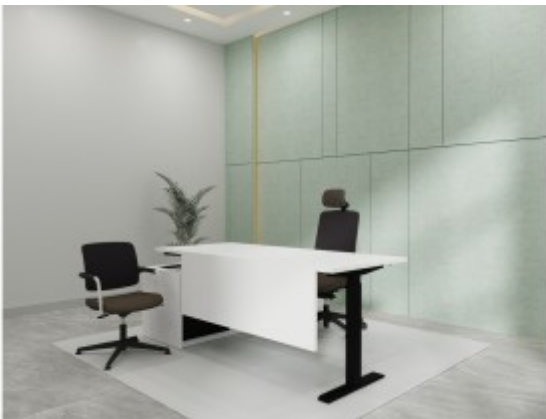

Shop

Wooden Mobile Pedestal - WPW (White)

Dual Benching Height Adjustable Desk

L Shape Manager Desk-Slant Leg

L Shape manager desk-Box/U leg

Manager Desk-Height Adjustable Type 2

Manager Desk-Height adjustable type 1

Team Lead Desk-Height adjustable

High Stool - COMFORT

High Stool- POLKA

Meeting Table- SUNNY

Round Veneer Meeting Table

Oval-Rectangular Meeting Table