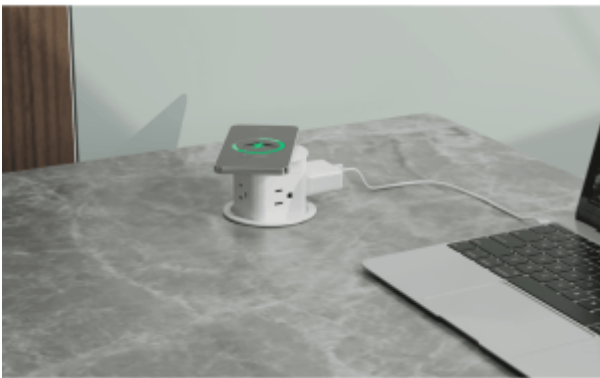

Shop

Dual Open Conference Cable Cover - DFW / DFB

Straight PDU- LPDUW / LPDUB

SLANT TYPE FRAME

Metal Frame - Slant Type

PDU - FLIP COVER

Melamine Table Tops

Height Adjustable Laptop Table-UP 2302

High Stool - FORM

POP UP Series PDU

FLIP PDU

Workstation - Fabric Panel + Glass

Wooden Mobile Pedestal - WPW (White)

Wooden Mobile Pedestal- WPS (Splendor)