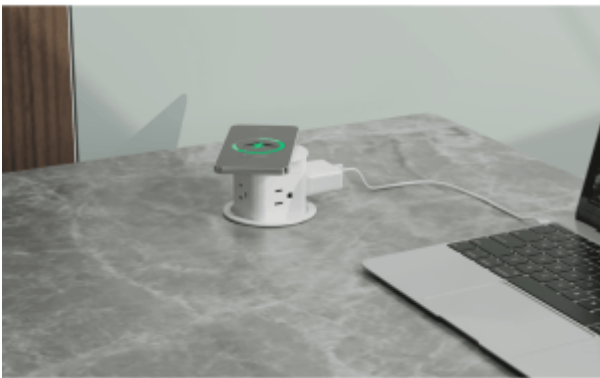

### Metal Frame - Slant Type

**PDU - FLIP COVER**

**Melamine Table Tops**

**Height Adjustable Laptop Table-UP 2302**

**High Stool - FORM**

**POP UP Series PDU**

**FLIP PDU**

**Workstation - Fabric Panel + Glass**