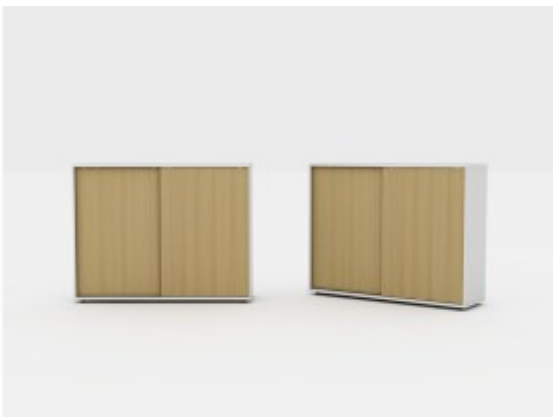

Shop

Storage - BE-CY03-0821LS

Storage - BEL-CA-0904 R/L

Storage - BESIMPLE- BE-CT-1207

Storage - SAVE

Storage - White Board

Storage- DORA

Storages - HAZY

Summer

Table - HEM

Table - JASON

Tambour Door Cabinet

Team Lead Desk-Height adjustable