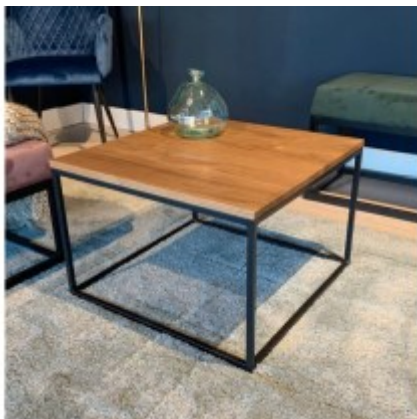

Shop

Square Meeting Table

Round Meeting Table

Coffee Table- AGT CT50

Coffee table- AGT CT100

Executive Chair - FERRARI - JIUHE

Meeting Mesh Chair - DU-1904M

Staff Chair - WENDY HB - 830A

Staff Chair - WENDY MB - 830B

Staff Chair - ROCKY HB

Staff Chair- ROCKY MB

Meeting Chair- VILAN

Executive Chair - VAX-A